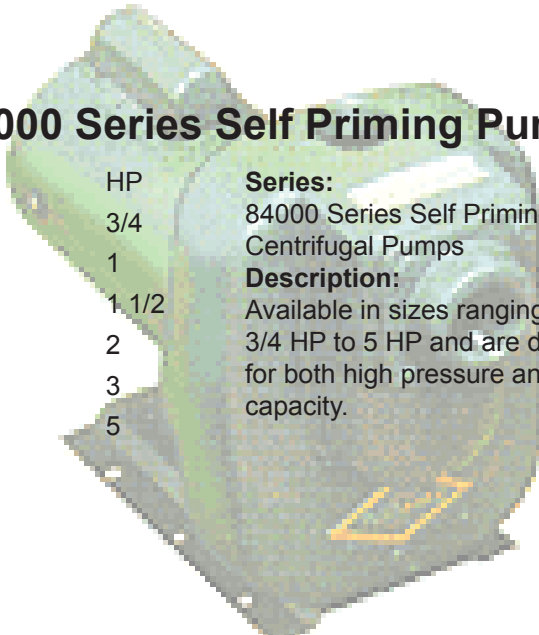

Centrifugal Pumps

84000 Series Self Priming Pump

Model #	HP	Series:
84075	3/4	84000 Series Self Priming Centrifugal Pumps
84100	1	Description:
84150	1 1/2	Available in sizes ranging from 3/4 HP to 5 HP and are designed for both high pressure and high capacity.
84200	2	
84300	3	
84500	5	

Jet Pumps: 8100 Series Shallow Well

8100 Series High Capacity (shallow well)							
Model number	HP	Suction Lift (ft)	Capacities(GPM) at discharge pressure (psi)				Max Shut Off Pressure
			20	30	40	50	
8151	1/2	5	15.6	15.6	8.6	2.3	58
		15	11.7	11.7	6.5	1.2	
		25	6.6	6.6	4.7	--	
8171	3/4	5	18.8	18.8	16.2	8.8	61
		15	14.4	14.4	12.3	3.9	
		25	8.6	8.6	7.3	2.7	
8111	1	5	24.2	24.0	23.0	15.0	64
		15	20.1	18.6	18.4	10.9	
		25	11.6	11.4	11.3	4.7	