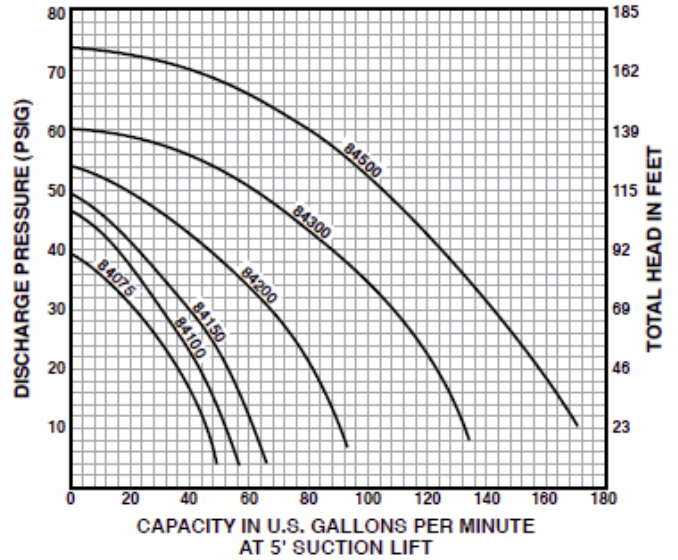

Centrifugal Pumps

84000 Series Self Priming Pump

Model #	HP	Series:
84075	3/4	84000 Series Self Priming Centrifugal Pumps
84100	1	Description:
84150	1 1/2	Available in sizes ranging from 3/4 HP to 5 HP and are designed for both high pressure and high capacity.
84200	2	
84300	3	
84500	5	

Jet Pumps: 8100 Series Shallow Well

8100 Series High Capacity (shallow well)							
Model number	HP	Suction Lift (ft)	Capacities(GPM) at discharge pressure (psi)				Max Shut Off Pressure
			20	30	40	50	
8151	1/2	5	15.6	15.6	8.6	2.3	58
		15	11.7	11.7	6.5	1.2	
		25	6.6	6.6	4.7	--	
8171	3/4	5	18.8	18.8	16.2	8.8	61
		15	14.4	14.4	12.3	3.9	
		25	8.6	8.6	7.3	2.7	
8111	1	5	24.2	24.0	23.0	15.0	64
		15	20.1	18.6	18.4	10.9	
		25	11.6	11.4	11.3	4.7	